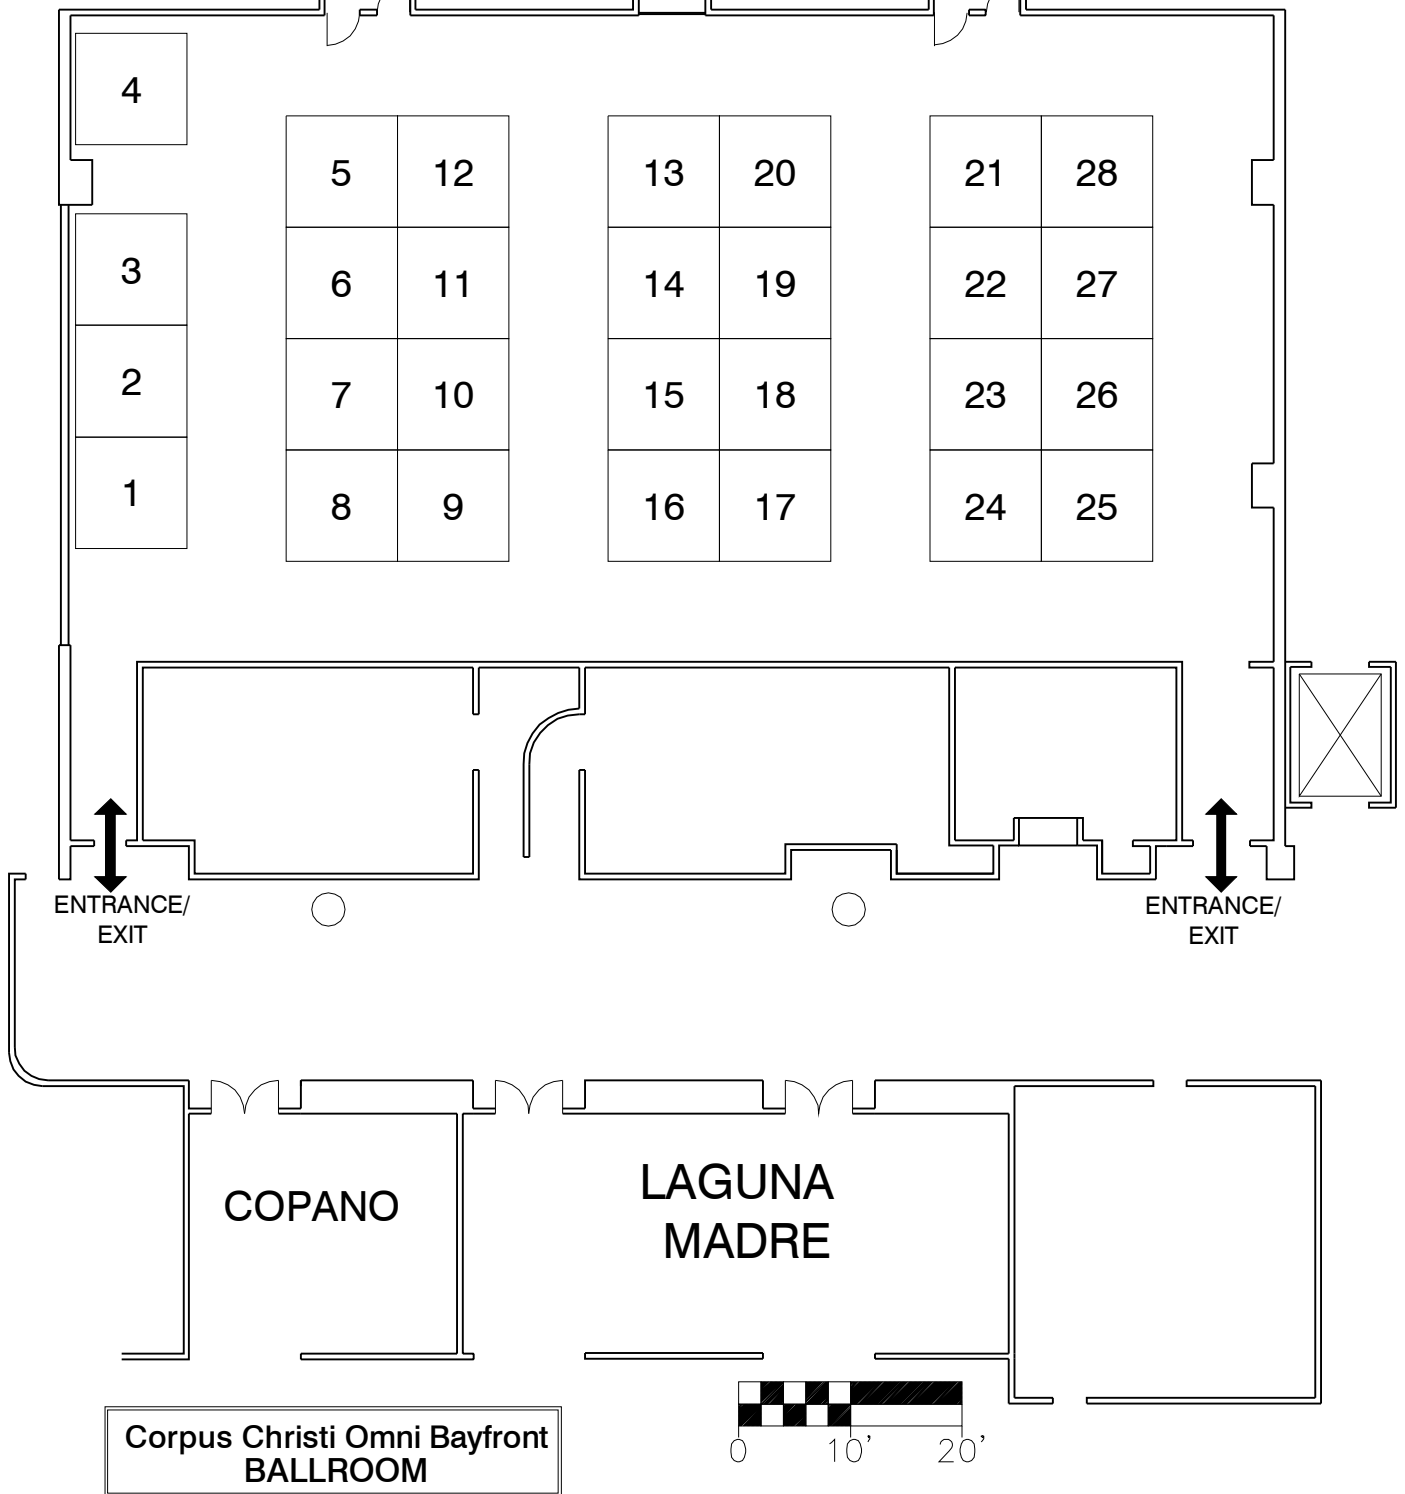

Nueces Ballroom

28 10'X10' BOOTHS

Ballroom B

Ballroom A

Corpus Christi Omni Bayfront
BALLROOM

Community College Business Officers Annual Conference
November 9-10, 2008
Omni Bayfront Hotel
Corpus Christi, TX

LAST REVISION
03/11/2008

F R E E M A N

Floor Plan Created by
 San Antonio Design Department
 3323 IH 35 North Ste. 120
 SAN ANTONIO, TX 78219
 Phone: 210-227-0341
 Fax: 210-227-5882